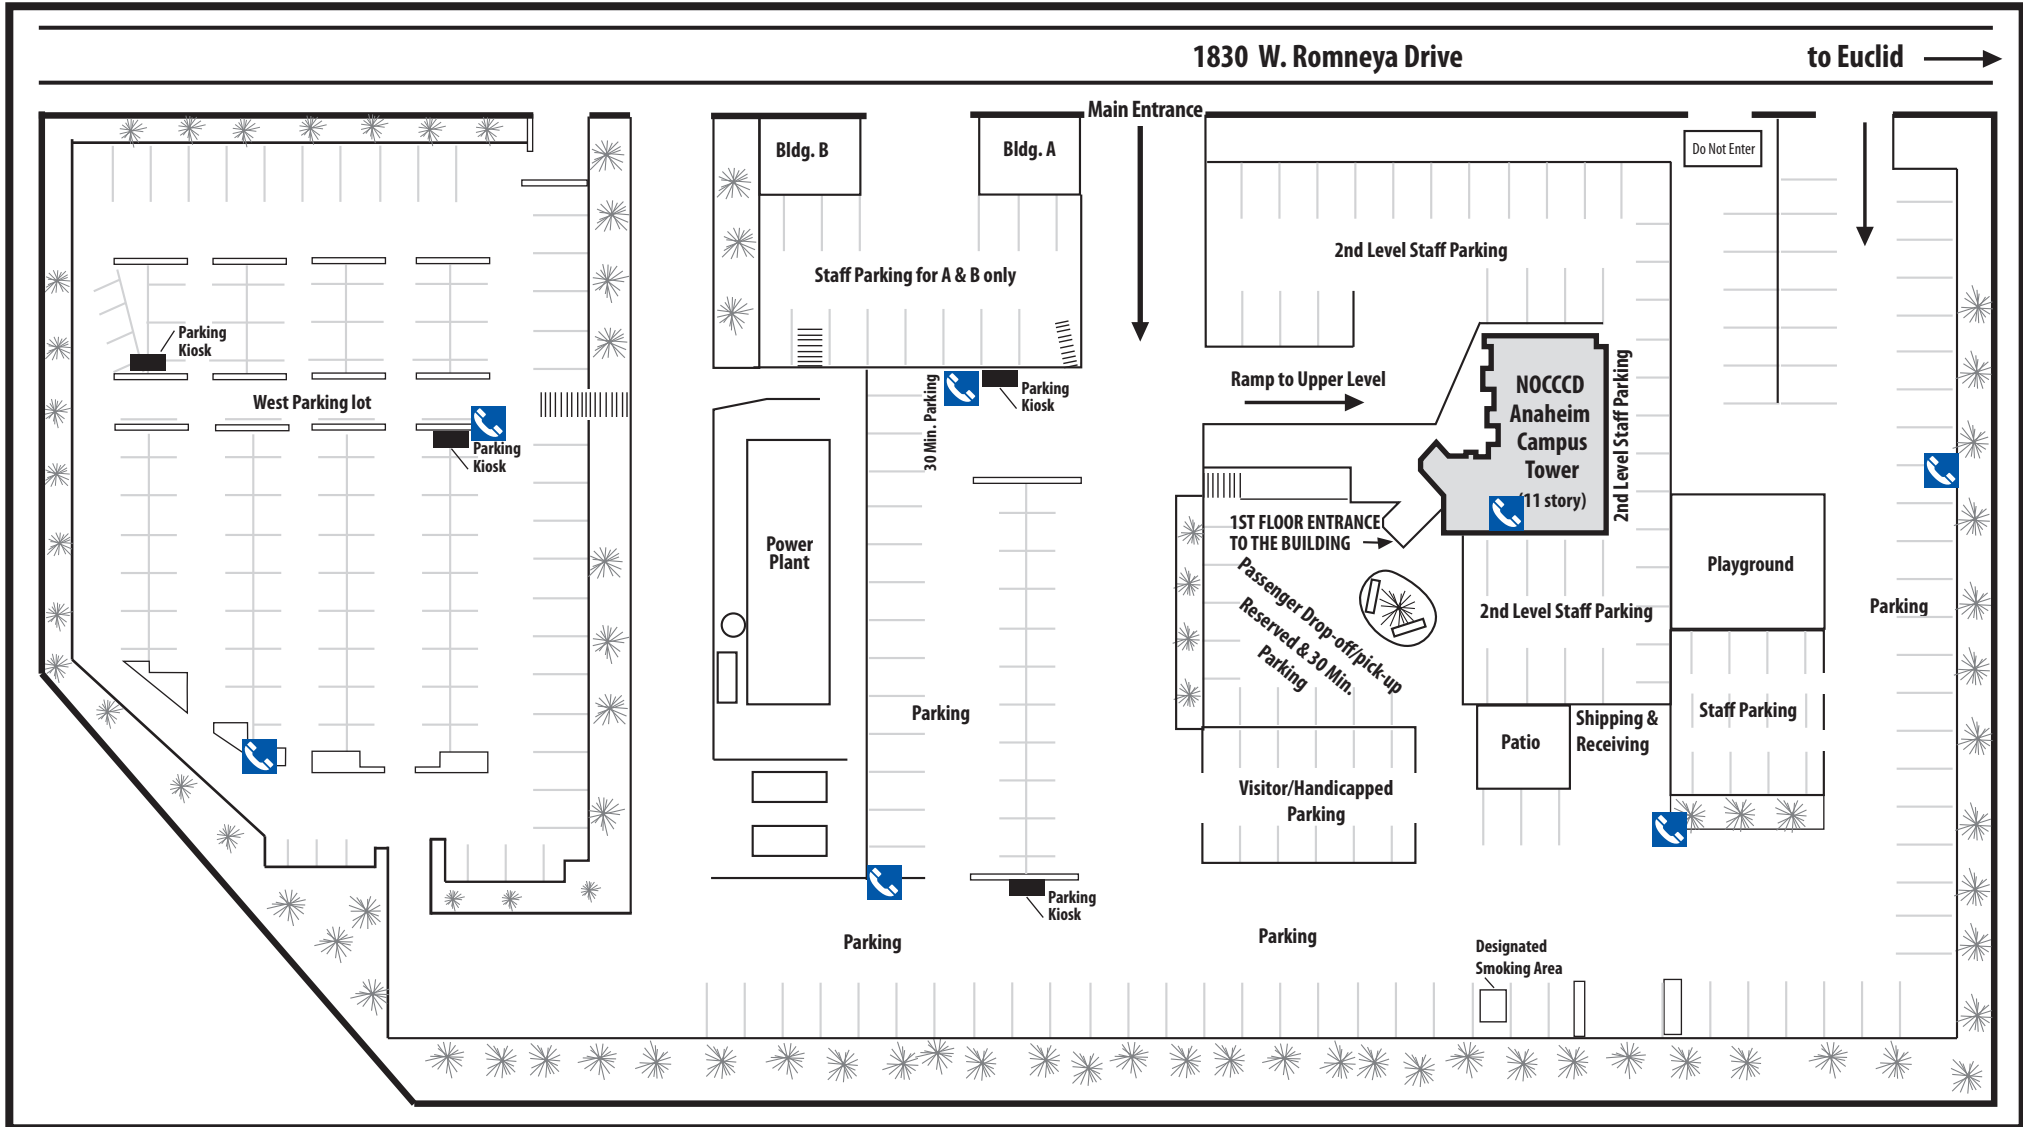

# NOCCCD - NOCE Anaheim Campus Blue Security Phone Locations

– Blue Emergency Phone

Blue security phones connect you to NOCE Campus Safety Department officers.  
In all cases of emergency, call 911.